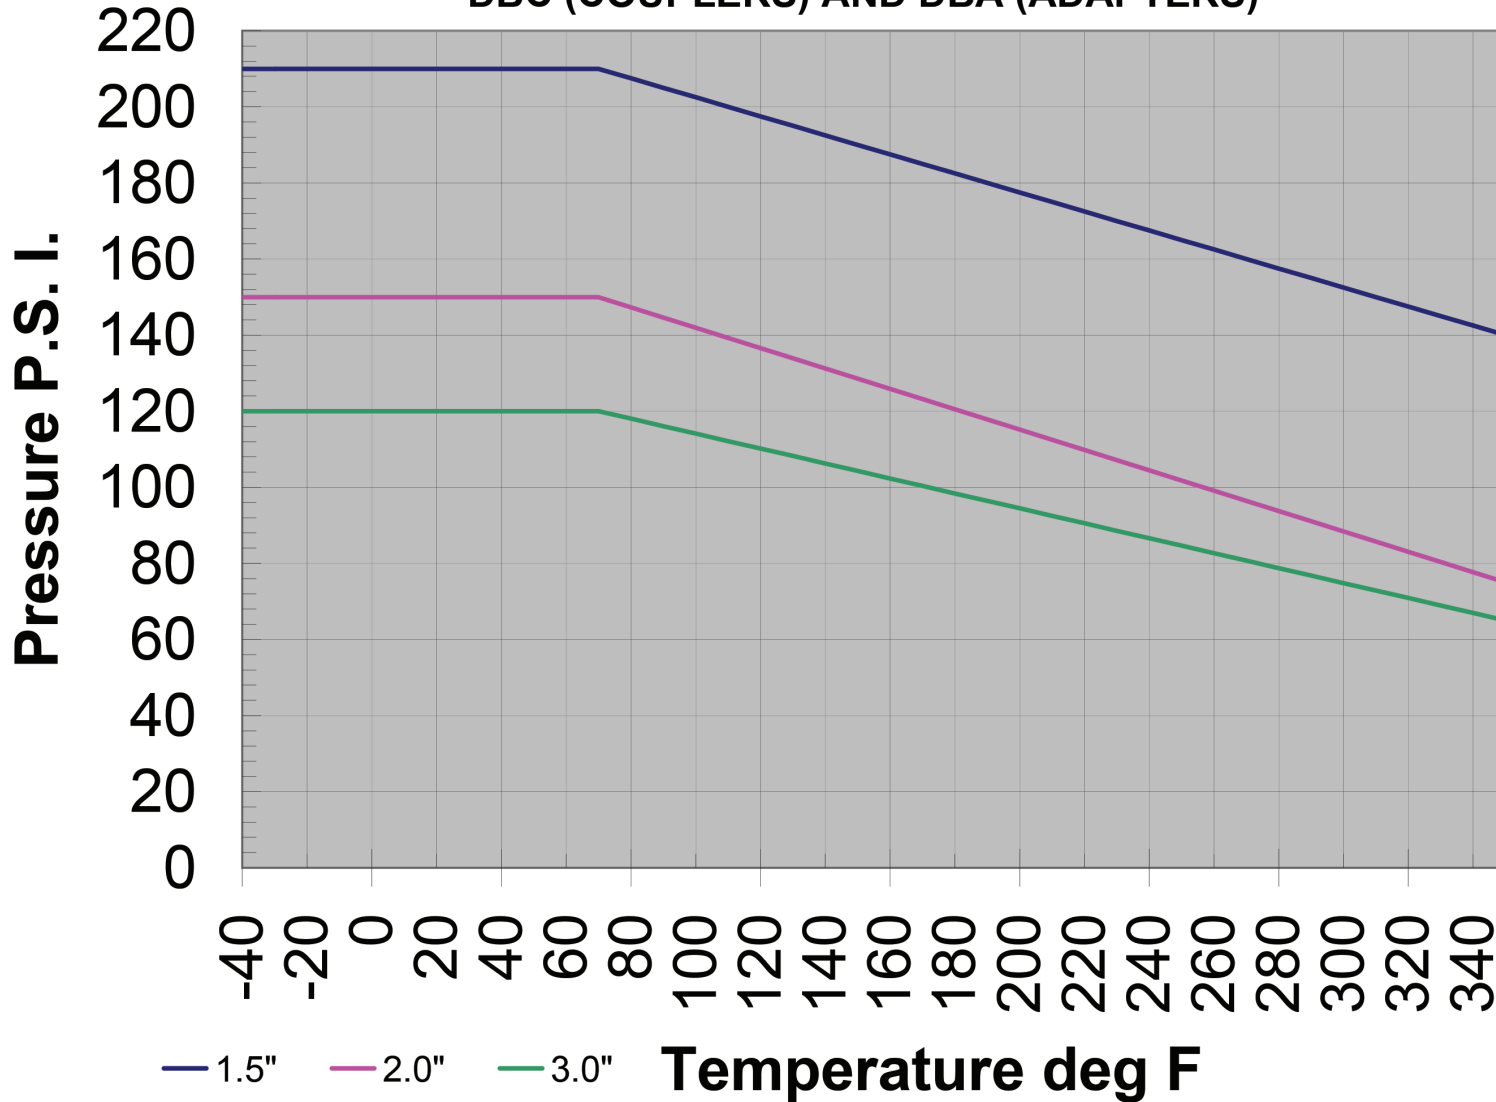

The Right Connection®

Pressure / Temperature Chart

FOR DIXON BAYCO
DBC (COUPLERS) AND DBA (ADAPTERS)

Dixon Bayco
800 High Street • Chestertown, MD 21620
ph 800.355.1991 • fx 800.283.4966
dixonvalve.com