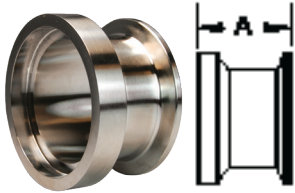

I-Line/Q-Line Adapters

A⁶²¹
3
63-04

Male I-Line x Clamp Adapters - 17-14I-14MP

Tube O.D.	A (in)	B (in)	304 Stainless Steel Part #
1"	1.29	1.10	17-14I-14MPG100
1-1/2"	1.45	1.26	17-14I-14MPG150
2"	1.54	1.29	17-14I-14MPG200
2-1/2"	1.66	1.35	17-14I-14MPG250
3"	1.72	1.41	17-14I-14MPG300
4"	1.98	1.67	17-14I-14MPG400

A⁶²¹
3
63-04

Female I-Line x Clamp Adapters - 17-15I-14MP

Tube O.D.	A (in)	304 Stainless Steel Part #
1"	1.28	17-15I-14MPG100
1-1/2"	1.45	17-15I-14MPG150
2"	1.54	17-15I-14MPG200
2-1/2"	1.63	17-15I-14MPG250
3"	1.72	17-15I-14MPG300
4"	1.97	17-15I-14MPG400