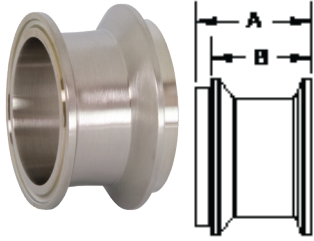

I-Line/Q-Line Adapters

A⁶²¹
3
63-04

Male I-Line x Clamp Adapters - 17-14I-14MP

Tube O.D.	A (in)	B (in)	304 Stainless Steel Part #
1"	1.29	1.10	17-14I-14MPG100
1-1/2"	1.45	1.26	17-14I-14MPG150
2"	1.54	1.29	17-14I-14MPG200
2-1/2"	1.66	1.35	17-14I-14MPG250
3"	1.72	1.41	17-14I-14MPG300
4"	1.98	1.67	17-14I-14MPG400

A⁶²¹
3
63-04

Female I-Line x Clamp Adapters - 17-15I-14MP

Tube O.D.	A (in)	304 Stainless Steel Part #
1"	1.28	17-15I-14MPG100
1-1/2"	1.45	17-15I-14MPG150
2"	1.54	17-15I-14MPG200
2-1/2"	1.63	17-15I-14MPG250
3"	1.72	17-15I-14MPG300
4"	1.97	17-15I-14MPG400