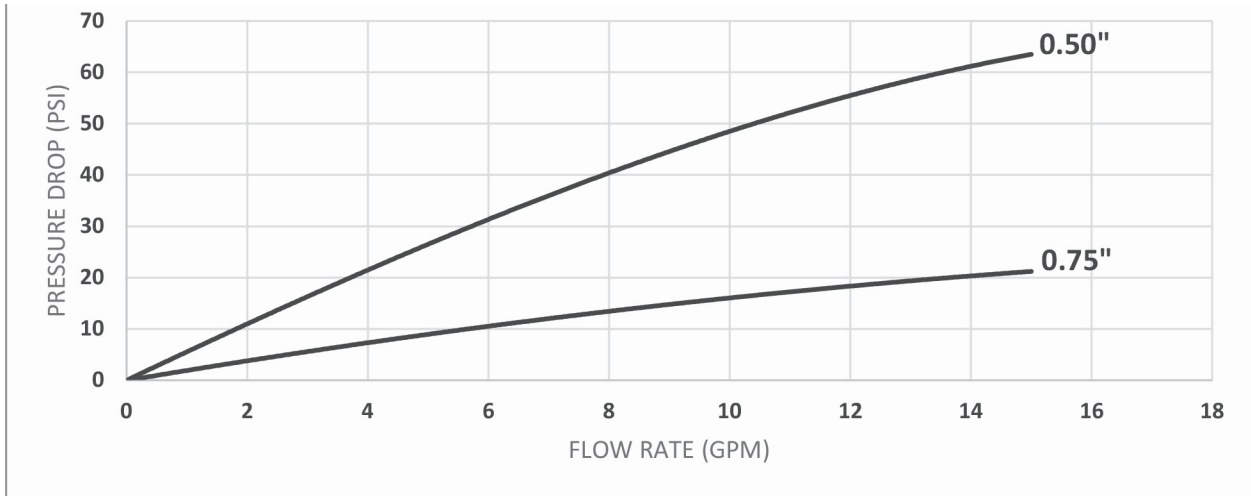

The Right Connection®

Spring Check Valves

Technical Data: Pressure Drop Charts

B45MP Series Spring Check Valve Pressure Drop (1/2" - 3/4")

B46MP Series Spring Check Valve Pressure Drop (1" - 4")

Dixon Sanitary