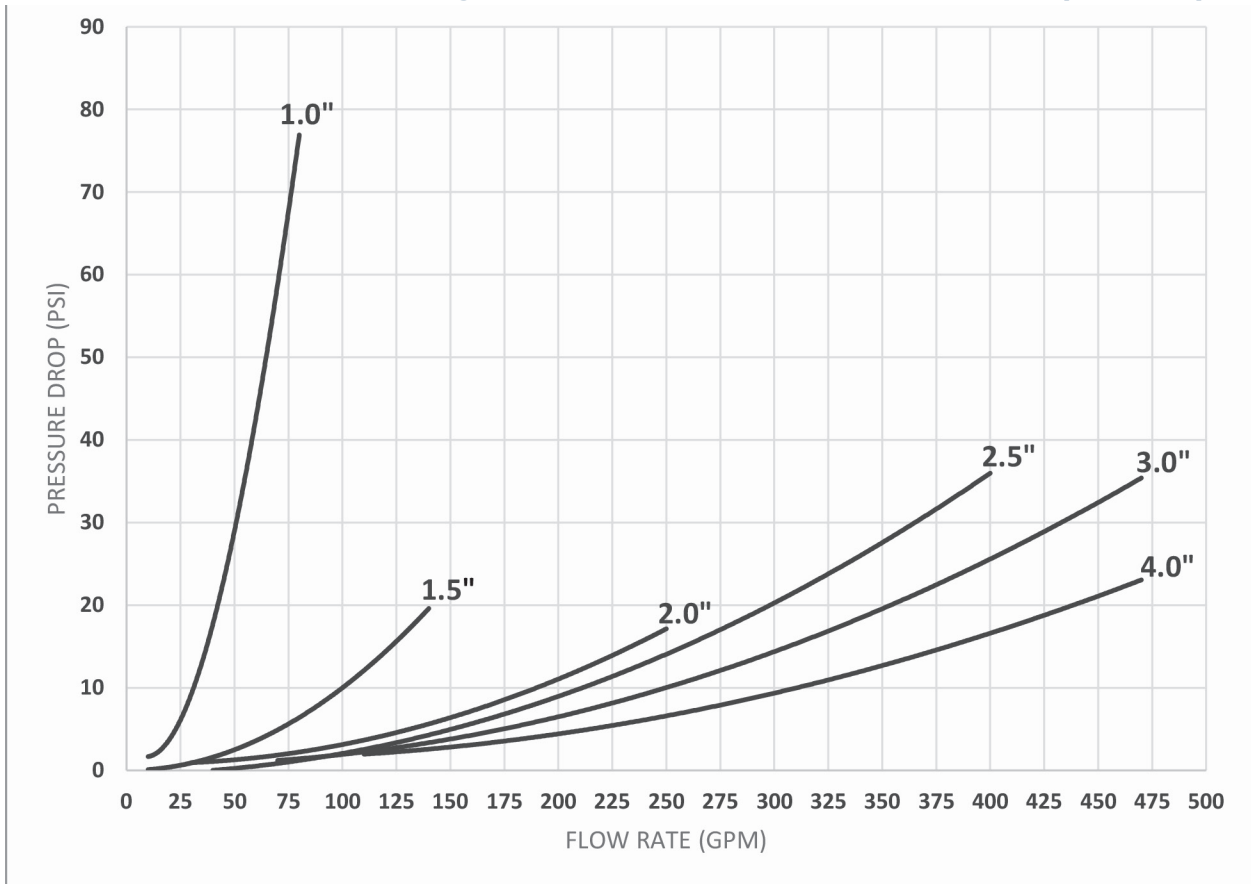

The Right Connection®

Spring Check Valves

Technical Data: Pressure Drop Charts

B45MP Series Spring Check Valve Pressure Drop (1/2" - 3/4")

B46MP Series Spring Check Valve Pressure Drop (1" - 4")

Dixon Sanitary